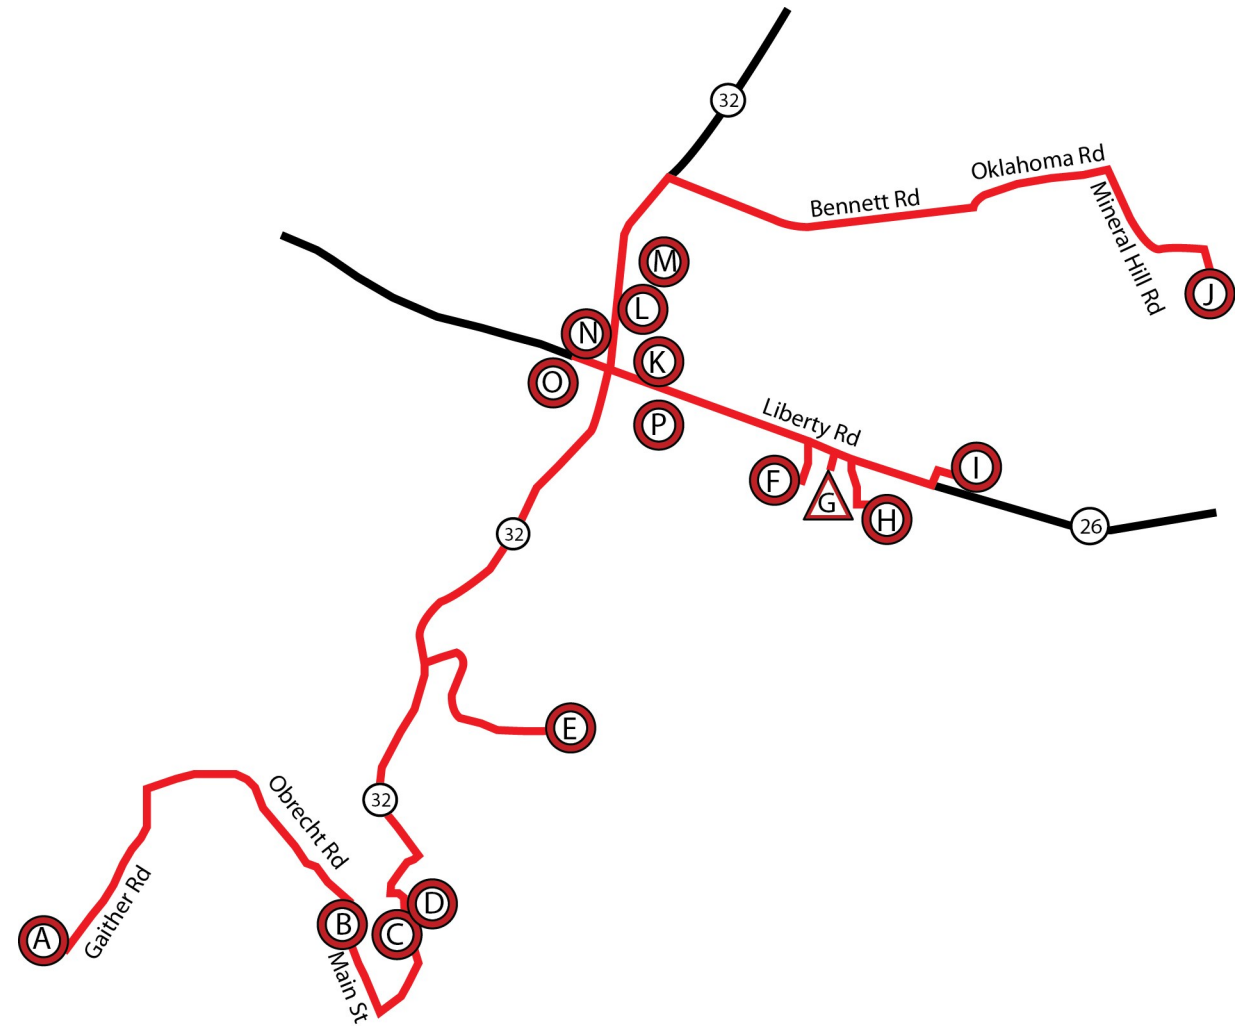

South Carroll

Effective Date: September 10, 2018

Service

Carroll Transit System Operated by Ride With Us offers six TrailBlazers routes that are open to the public. The routes operate in Westminster, South Carroll, Taneytown, Eldersburg, and Hampstead/Manchester. Please pick up a TrailBlazer brochure for additional information.

Key destinations that are served by the South Carroll TrailBlazer include:

Eldersburg Commons	South Carroll Senior Center
Springfield Hospital	Eldersburg Library

Carroll Transit System
Operated by Ride With Us
1300 Old Meadow Branch Road
Westminster, Maryland 21158

Phone (410) 386-5550
www.carrolltransitsystem.com

South Carroll

TRIP TIMES

Shuttle Stops		am	am	am	am		pm	pm	pm	pm
A	Gaither Manor		8:12		10:39	L U N C H	12:50		3:16	Drop Off Only
B	Oklahoma & Baldwin	7:00	8:17	9:27	10:44		12:55	2:04	3:21	
C	Village House	7:02	8:19	9:29	10:46		12:57	2:06	3:23	
D	Sykesville Apartments	7:04	8:21	9:31	10:48		12:59	2:08	3:25	
E	Springfield Hospital RSS	7:10	8:27	9:37	10:54		1:05	2:14	3:31	
F	Eldersburg Library		8:34	9:44	11:01		1:12	2:21	3:38	
G	Eldersburg Commons/ Wal-Mart (arrive)	7:18	8:35	9:45	11:02		1:13	2:22	3:39	
G	Eldersburg Commons/ Wal-Mart (depart)	7:23	8:40	9:50	11:07		1:18	2:27	3:44	
H	Carrolltown Village	7:25	8:42	9:52	11:09		1:20	2:29	3:46	D/O
I	Weis Markets	7:28	8:45	9:55	11:12		1:23	2:32	3:49	
J	South Carroll Senior Center	7:34	8:51	10:01	11:18		1:29	2:38	3:55	
G	Eldersburg Commons/ Wal-Mart (arrive)	7:41	8:58	10:08	11:25		1:36	2:45	4:02	
G	Eldersburg Commons/ Wal-Mart (depart)	7:46	9:03	10:13	11:30		1:41	2:50	4:12	
K	Michaels	7:50	9:07	10:17	11:34		1:45	2:54	4:16	
L	Safeway	7:52	9:09	10:19	11:36		1:47	2:56	4:18	
M	Martins	7:54	9:11	10:21	11:38		1:48	2:58	4:20	
N	Walgreens	7:57	9:14	10:24	11:41		1:51	3:01	4:23	
O	Princess Shopping Center	7:59	9:16	10:26	11:43		1:53	3:03	4:25	
P	Shoppers	8:02	9:19	10:29	11:46		1:56	3:06	4:28	