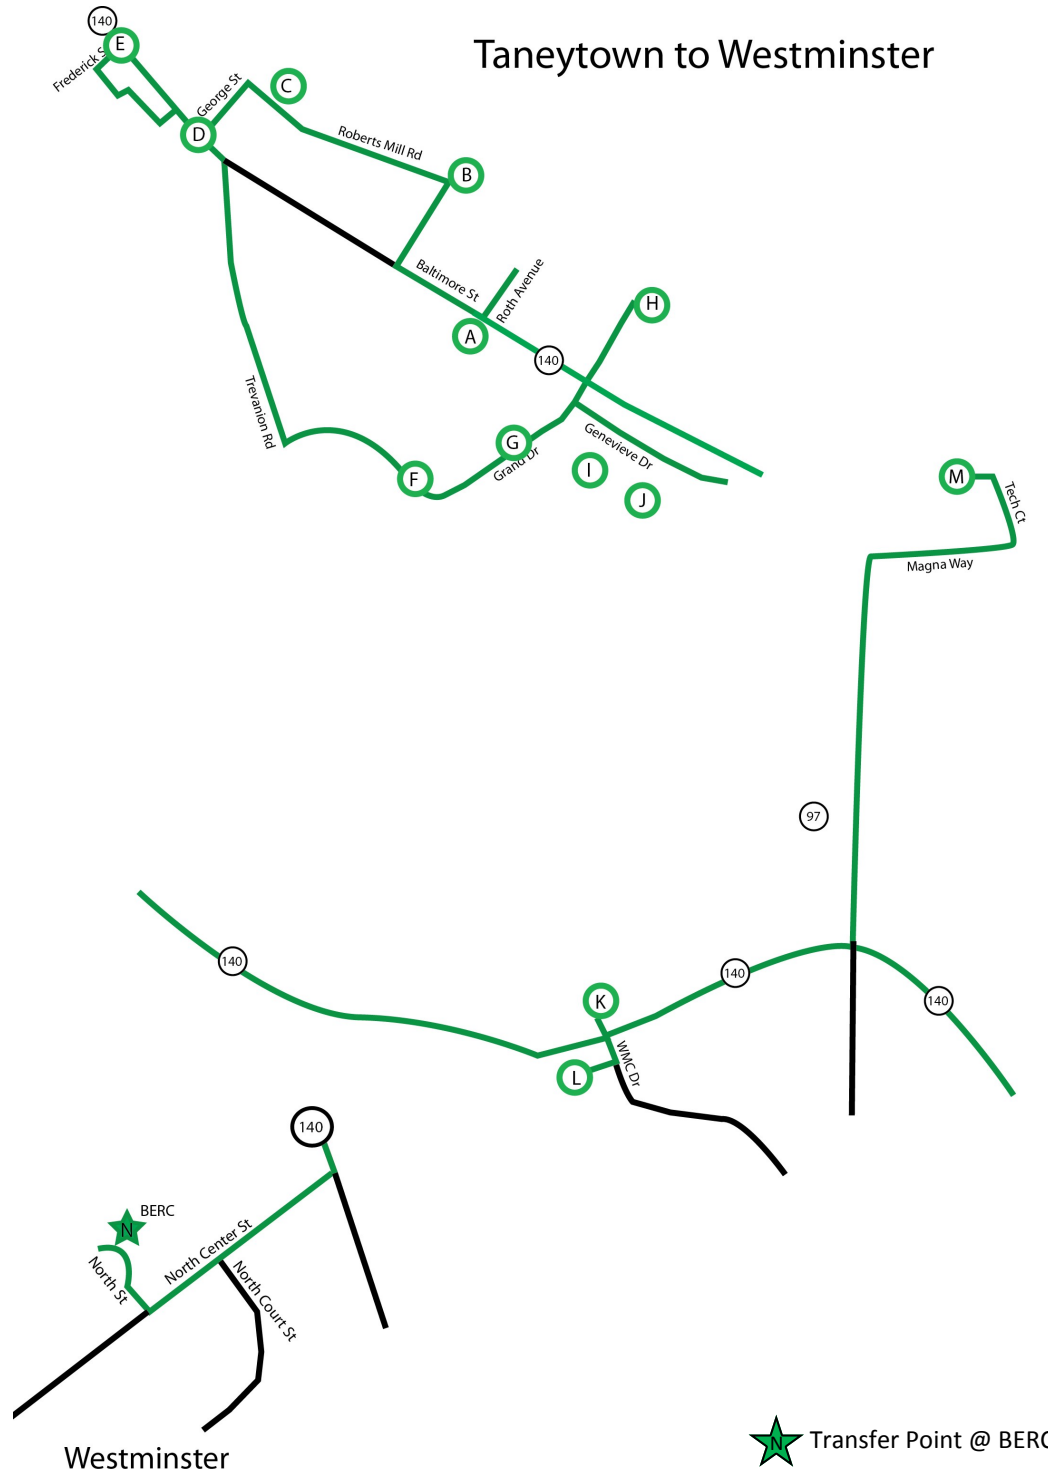

## Service

Carroll Transit System Operated by Ride With Us offers six TrailBlazers routes that are open to the public. The routes operate in Westminster, South Carroll, Taneytown, Eldersburg, and Hampstead/Manchester. Please pick up a TrailBlazer brochure for additional information.

Go online to [www.carrolltransitsystem.com](http://www.carrolltransitsystem.com) for printable brochures and system updates.

The Taneytown TrailBlazer operates about every **one** hour and **forty-five** minutes, Monday through Friday from 7 a.m. until 5:30 p.m.

Key destinations that are served by the Taneytown TrailBlazer include:

Social Services	Meadow Creek
Kennie's Market	Taneytown Shopping Center

Carroll Transit System  
Operated by Ride With Us  
1300 Old Meadow Branch Road  
Westminster, Maryland 21158

# Taneytown

T R I P T I M E S

Shuttle Stops	am	am	am	pm	pm	pm	pm
(A) Roth & Baltimore	7:00	8:48	10:36	LUNCH	2:12	4:10	Drop Off Only
(B) Baumgardner & Roberts Mill	7:03	8:51	10:39		2:15	4:13	
(C) Taneytown Senior Center	7:05	8:53	10:41		2:17	4:15	
(D) George & Baltimore	7:06	8:54	10:42		2:18	4:16	
(E) Frederick & Baltimore	7:08	8:56	10:44		2:20	4:18	
(F) Grand & Fairground	7:11	8:59	10:47		2:23	4:21	
(G) Grand & Village	7:12	9:00	10:48		2:24	4:22	
(H) Food Lion	7:15	9:03	10:51		2:27	4:25	
(I) Kennie's Market	7:18	9:06	10:54		2:30	4:28	
(J) Taneytown Shopping Center	7:20	9:08	10:56		2:32	4:30	
(K) Meadow Creek	7:35	9:23	11:11	12:59	2:47	4:45	
(L) Safeway	7:37	9:25	11:13	1:01	2:49	4:47	
(M) Social Services	7:45	9:33	11:21	1:09	2:57	4:55	
★ BERC (arrive)	7:53	9:41	11:29	1:17	3:05	5:03	
★ BERC (depart)	8:08	9:56	11:44	1:32	3:30	5:18	
(M) Social Services	8:16	10:04	11:52	1:40	3:38		
(K) Meadow Creek	8:24	10:12	12:00	1:48	3:46	5:26	
(L) Safeway	8:26	10:14	12:02	1:50	3:48	5:28	
(J) Taneytown Shopping Center	8:41	10:29		2:05	4:03		
(I) Kennie's Market	8:43	10:31		2:07	4:05	D/O	
(H) Food Lion	8:46	10:34		2:10	4:08		