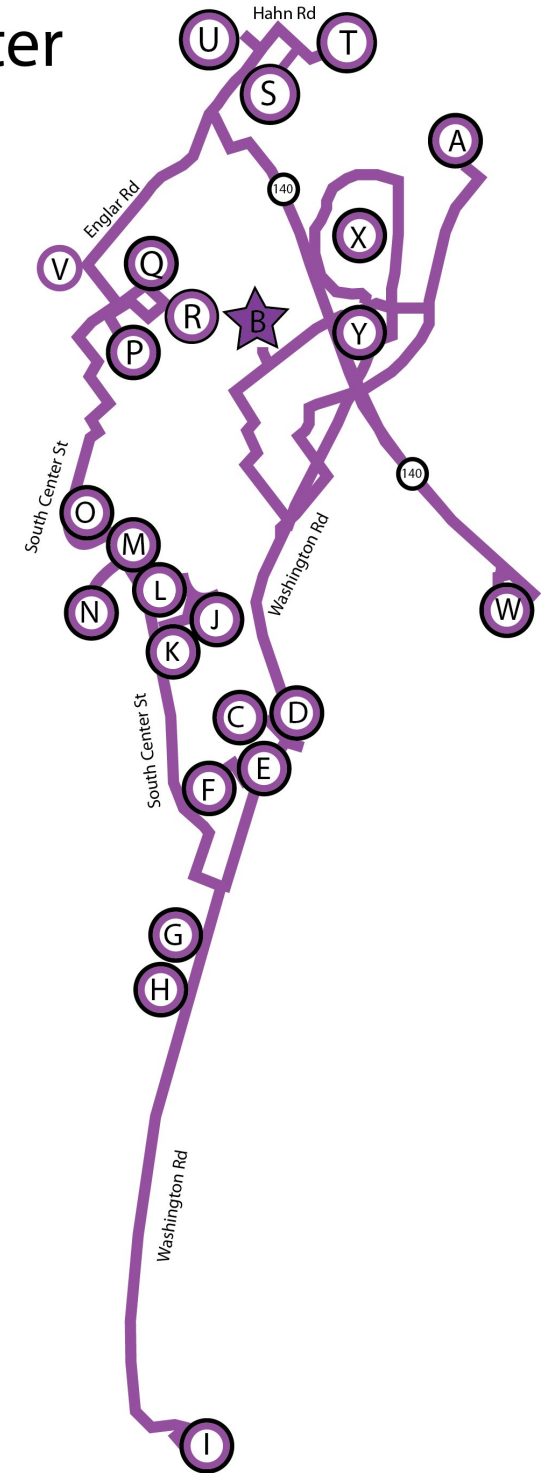

Westminster